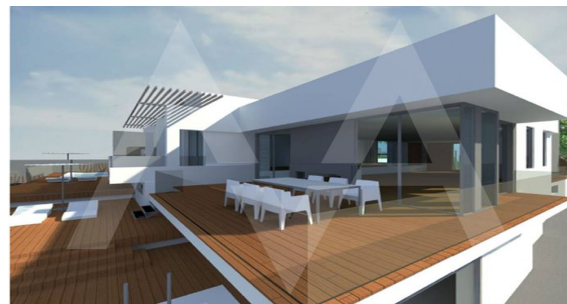

**NV1859ALT01**  
New Villa In Altea

Altea  
**ON REQUEST**

**Property features**

Alarm  
Armored Door  
Built-in Wardrobes  
Double Glass Windows  
Internet Connection  
Tv Satellite  
Wifi

**Community features**

Game Area  
Gardens  
Gym  
Hotel  
Parking  
Sport Center

**Property details**

Built size	<b>0 m2</b>
Plot size	<b>0 m2</b>
Bedrooms	<b>0</b>
Bathrooms	<b>0</b>
City	<b>Altea</b>
Build	-
Orientation	-
View	-
Distance Airport	<b>60 km</b>
Distance Sea	-
Distance Shops	-
Dist. City Centre	-