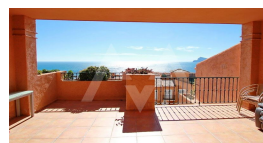

RB2145ALT02

Nice Bungalow With Panoramic Views In Mascarat

Altea

UNDER OFFER

Property features

Alarm
Armored Door
Built-in Wardrobes
Carport
Double Glass Windows
Fireplace
Furnished
Internet Connection
Storage Room
Tv Satellite
Wifi

Community features

Gardens
Golf Court
Gym
Hotel
Indoor Swimming Pool
Jacuzzi
Paddle Court
Parking
Social Club
Swimming Pool
Tennis Court

Property details

Built size	155 m2
Plot size	0 m2
Bedrooms	3
Bathrooms	3
City	Altea
Build	2009
Orientation	-
View	bay, sea, panoramic
Distance Airport	
Distance Sea	65 km
Distance Shops	6500 m
Dist. City Centre	5,5 km
	5,5 km