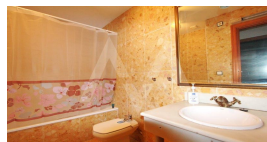

RB2108ALT02
Nice Bungalow In Altea

Altea
SOLD