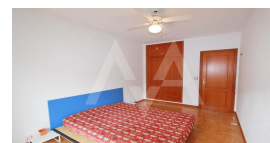

RB2108ALT02
Nice Bungalow In Altea

Altea
SOLD

Property features

Alarm
Armored Door
Built-in Wardrobes
Double Glass Windows
Fireplace
Garage
Internet Connection
Storage Room
Tv Satellite
Wifi

Community features

Game Area
Gardens
Golf Court
Gym
Hotel
Indoor Swimming Pool
Jacuzzi
Paddle Court
Parking
Social Club
Sport Center
Swimming Pool
Tennis Court

Property details

Built size	104 m2
Plot size	0 m2
Bedrooms	2
Bathrooms	2
City	Altea
Build	-
Orientation	-
View	Golf
Distance Airport	64 km
Distance Sea	5000 m
Distance Shops	6 km
Dist. City Centre	6 km