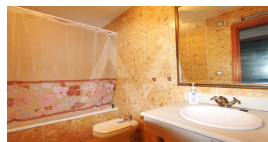

RB2108ALT02
Nice Bungalow In Altea

Altea
SOLD