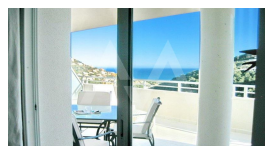

RA2092ALT02

Lovely Apartment With Sea Views In Altea Hills

Altea
SOLD

Property features

Alarm
Armored Door
Double Glass Windows
Internet Connection
Private Parking
Tv Satellite
Wifi

Community features

24h Security
Game Area
Gardens
Golf Court
Gym
Hotel
Indoor Swimming Pool
Jacuzzi
Paddle Court
Parking
Sport Center
Tennis Court