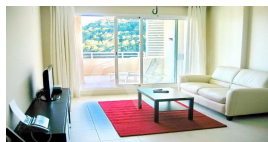

RA2092ALT02

Lovely Apartment With Sea Views In Altea Hills

Altea
SOLD

Property features

Alarm
Armored Door
Double Glass Windows
Internet Connection
Private Parking
Tv Satellite
Wifi

Community features

24h Security
Game Area
Gardens
Golf Court
Gym
Hotel
Indoor Swimming Pool
Jacuzzi
Paddle Court
Parking
Sport Center
Tennis Court