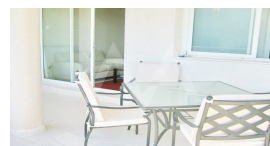

RA2092ALT02

Lovely Apartment With Sea Views In Altea Hills

Altea
SOLD

Property features

Alarm
Armored Door
Double Glass Windows
Internet Connection
Private Parking
Tv Satellite
Wifi

Community features

24h Security
Game Area
Gardens
Golf Court
Gym
Hotel
Indoor Swimming Pool
Jacuzzi
Paddle Court
Parking
Sport Center
Tennis Court