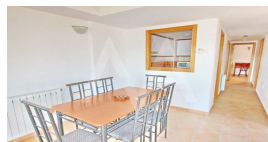

RA2091ALT02
Nice Apartment In Sierra De Altea

Altea
SOLD

Property features

Alarm
Armored Door
Double Glass Windows
Internet Connection
Tv Satellite
Wifi

Community features

Game Area
Gardens
Golf Court
Gym
Hotel
Indoor Swimming Pool
Jacuzzi
Paddle Court
Parking
Public Transport
Sport Center
Tennis Court