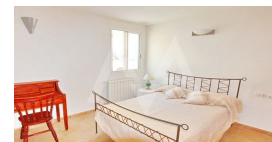

RA2091ALT02
Nice Apartment In Sierra De Altea

Altea
SOLD

Property features

Alarm
Armored Door
Double Glass Windows
Internet Connection
Tv Satellite
Wifi

Community features

Game Area
Gardens
Golf Court
Gym
Hotel
Indoor Swimming Pool
Jacuzzi
Paddle Court
Parking
Public Transport
Sport Center
Tennis Court

Property details

Built size	100 m2
Plot size	0 m2
Bedrooms	2
Bathrooms	2
City	Altea
Build	-
Orientation	-
View	Others
Distance Airport	65 km
Distance Sea	3000 m
Distance Shops	3,5 km
Dist. City Centre	3,5 km