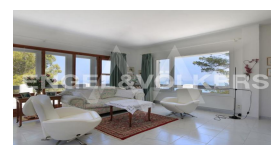

RV2079IBI02

Nice Villa With Sea Views In San Jose

Ibiza

€ 895.000

Property features

Alarm
Armored Door
Double Glass Windows
Fireplace
Tv Satellite
Wifi

Community features

Game Area
Gardens
Golf Court
Gym
Hotel
Indoor Swimming Pool
Jacuzzi
Paddle Court
Parking
Public Transport
Social Club
Sport Center
Swimming Pool
Tennis Court