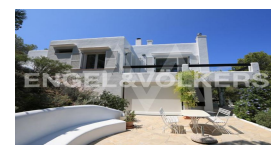

RV2079IBI02

Nice Villa With Sea Views In San Jose

Ibiza

€ 895.000

Property features

Alarm
Armored Door
Double Glass Windows
Fireplace
Tv Satellite
Wifi

Community features

Game Area
Gardens
Golf Court
Gym
Hotel
Indoor Swimming Pool
Jacuzzi
Paddle Court
Parking
Public Transport
Social Club
Sport Center
Swimming Pool
Tennis Court