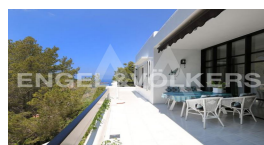

RV2079IBI02

Nice Villa With Sea Views In San Jose

Ibiza

€ 895.000

Property features

Alarm
Armored Door
Double Glass Windows
Fireplace
Tv Satellite
Wifi

Community features

Game Area
Gardens
Golf Court
Gym
Hotel
Indoor Swimming Pool
Jacuzzi
Paddle Court
Parking
Public Transport
Social Club
Sport Center
Swimming Pool
Tennis Court

Property details

Built size	172 m2
Plot size	2550 m2
Bedrooms	3
Bathrooms	3
City	Ibiza
Build	-
Orientation	North
View	Sea, Mountain
Distance Airport	28 km
Distance Sea	-
Distance Shops	-
Dist. City Centre	-