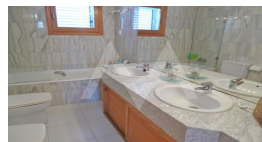

RV2062IBI02

Nice Villa In Quiet Near Jesus, Ibiza

Ibiza

€ 1.350.000

Property features

Alarm
Armored Door
Barbecue
Internet Connection
Tv Satellite
Wifi

Community features

Game Area
Gardens
Hotel