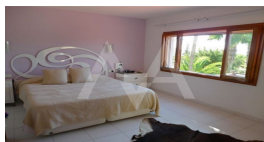

RV2062IBI02

Nice Villa In Quiet Near Jesus, Ibiza

Ibiza

€ 1.350.000

Property features

Alarm
Armored Door
Barbecue
Internet Connection
Tv Satellite
Wifi

Community features

Game Area
Gardens
Hotel