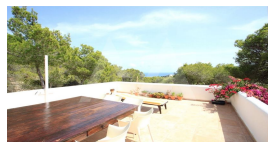

RV2047IBI02

Nice Villa With Panoramic Views In Ibiza

Ibiza

€ 1.650.000

Property features

Alarm
Armored Door
Double Glass Windows
Internet Connection
Tv Satellite
Wifi

Community features

Property details