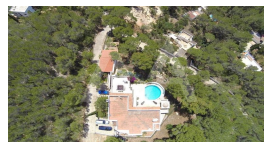

RV2047IBI02

Nice Villa With Panoramic Views In Ibiza

Ibiza

€ 1.650.000

Property features

Alarm
Armored Door
Double Glass Windows
Internet Connection
Tv Satellite
Wifi

Community features

Property details