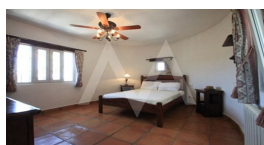

RV2043IBI02
Nice Villa In Ibiza

Ibiza
€ 1.150.000

Property features

Alarm
Armored Door
Fireplace
Internet Connection
Tv Satellite
Wifi

Community features

Property details

Built size	232 m2
Plot size	8632 m2
Bedrooms	3
Bathrooms	2
City	Ibiza
Build	-
Orientation	-
View	Mountain, Panoramic
Distance Airport	-
Distance Sea	-
Distance Shops	-
Dist. City Centre	-