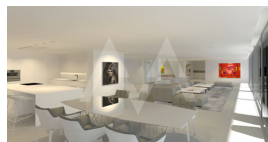

NV2015IBI02
Newly Built Villa In Ibiza

Ibiza
€ 3.450.000

Property features

Alarm
Armored Door
Double Glass Windows
Elevator
Internet Connection
Tv Satellite
Wifi

Community features

15 Min Beach
15 Min Market
15 Min Shops
Game Area
Gardens
Gym
Hotel
Parking
Public Transport
Sport Center