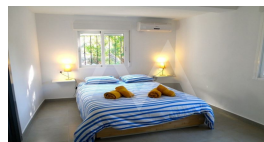

**AV1998ALT02**  
Rental!!! House With Pool In Altea

Altea  
**ON REQUEST**

**Property features**

Double Glass Windows  
Furnished  
Garage  
Internet Connection  
Tv Satellite  
Wifi

**Community features**

Game Area  
Gardens  
Gym  
Hotel  
Indoor Swimming Pool  
Jacuzzi  
Paddle Court  
Parking  
Public Transport  
Sport Center  
Tennis Court

**Property details**

Built size	<b>100 m2</b>
Plot size	<b>400 m2</b>
Bedrooms	<b>2</b>
Bathrooms	<b>2</b>
City	<b>Altea</b>
Build	-
Orientation	-
View	<b>Mountain</b>
Distance Airport	<b>62 km</b>
Distance Sea	<b>150 m</b>
Distance Shops	<b>5 km</b>
Dist. City Centre	<b>5 km</b>