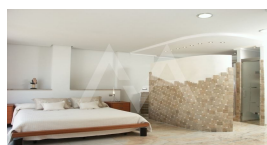

RV1988JAV02
Nice Villa With Spa In Javea

Javea
€ 990.000