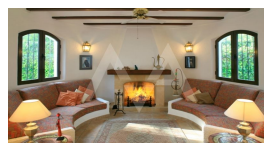

RV1987JAV02

Nice Villa In Javea

Javea

€ 550.000

Property features

Alarm
Armored Door
Fireplace
Garage
Internet Connection
Tv Satellite
Wifi

Community features

Game Area
Gardens
Gym
Hotel
Indoor Swimming Pool
Paddle Court
Parking
Public Transport
Sport Center
Tennis Court