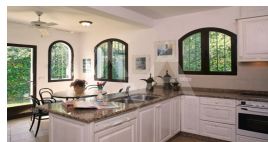

RV1987JAV02

Nice Villa In Javea

Javea

€ 550.000

Property features

Alarm
Armored Door
Fireplace
Garage
Internet Connection
Tv Satellite
Wifi

Community features

Game Area
Gardens
Gym
Hotel
Indoor Swimming Pool
Paddle Court
Parking
Public Transport
Sport Center
Tennis Court