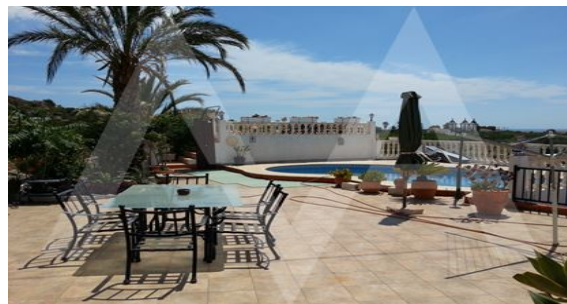

RV1975ALT02
Villa Near The Altea

Altea

€ 450.000 **-22%** € 350.000

Property features

Armored Door
Barbecue
Built-in Wardrobes
Double Glass Windows
Fireplace
Garage
Guesthouse Apartment
Gym
Internet Connection
Laundry Room
Library
Outside Jacuzzi
Outside Shower
Private Parking
Reform Needed
Storage Room
Technical Room
Tv Satellite
Wifi

Community features

15 Min Beach
15 Min Market
15 Min Shops
Game Area
Gardens
Golf Court
Hotel
Gym
Hotel
Indoor Swimming Pool
Jacuzzi
Paddle Court
Parking
Public Transport
Social Club
Sport Center
Swimming Pool
Tennis Court