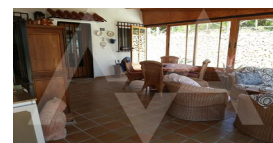

RV1975ALT02
Villa Near The Altea

Altea

€ 450.000 **-22%** € 350.000

Property features

Armored Door
Barbecue
Built-in Wardrobes
Double Glass Windows
Fireplace
Garage
Guesthouse Apartment
Gym
Internet Connection
Laundry Room
Library
Outside Jacuzzi
Outside Shower
Private Parking
Reform Needed
Storage Room
Technical Room
Tv Satellite
Wifi

Community features

15 Min Beach
15 Min Market
15 Min Shops
Game Area
Gardens
Golf Court
Hotel
Gym
Hotel
Indoor Swimming Pool
Jacuzzi
Paddle Court
Parking
Public Transport
Social Club
Sport Center
Swimming Pool
Tennis Court