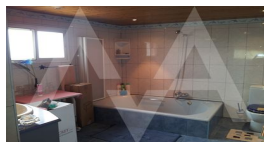

RV1975ALT02
Villa Near The Altea

Altea

€ 450.000 **-22%** € 350.000

Property features

Armored Door
Barbecue
Built-in Wardrobes
Double Glass Windows
Fireplace
Garage
Guesthouse Apartment
Gym
Internet Connection
Laundry Room
Library
Outside Jacuzzi
Outside Shower
Private Parking
Reform Needed
Storage Room
Technical Room
Tv Satellite
Wifi