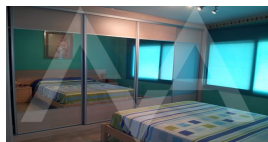

RV1975ALT02
Villa Near The Altea

Altea

€ 450.000 **-22%** € 350.000

Property features

Armored Door
Barbecue
Built-in Wardrobes
Double Glass Windows
Fireplace
Garage
Guesthouse Apartment
Gym
Internet Connection
Laundry Room
Library
Outside Jacuzzi
Outside Shower
Private Parking
Reform Needed
Storage Room
Technical Room
Tv Satellite
Wifi