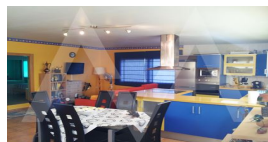

RV1975ALT02
Villa Near The Altea

Altea

€ 450.000 **-22%** € 350.000

Property features

Armored Door
Barbecue
Built-in Wardrobes
Double Glass Windows
Fireplace
Garage
Guesthouse Apartment
Gym
Internet Connection
Laundry Room
Library
Outside Jacuzzi
Outside Shower
Private Parking
Reform Needed
Storage Room
Technical Room
Tv Satellite
Wifi