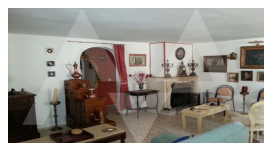

RV1975ALT02
Villa Near The Altea

Altea

€ 450.000 **-22%** € 350.000

Property features

Armored Door
Barbecue
Built-in Wardrobes
Double Glass Windows
Fireplace
Garage
Guesthouse Apartment
Gym
Internet Connection
Laundry Room
Library
Outside Jacuzzi
Outside Shower
Private Parking
Reform Needed
Storage Room
Technical Room
Tv Satellite
Wifi