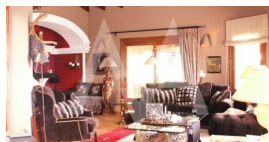

RV1040ALT

Spanish Style Villa In A Beautiful Surrounding

Altea

€1.874.900 **-31%** € 1.295.000

Property features

- Alarm
- Barbecue
- Built-in Wardrobes
- Dressing Room
- Fireplace
- Guesthouse
- Jacuzzi
- Outside Kitchen
- Pergola
- Solar Panels
- Tv Satellite
- Wine Cellar

Community features

- 15 Min Beach
- 15 Min Market
- 15 Min Shops
- Golf Court
- Hotel
- Tennis Court

Property details

Built size	550 m2
Plot size	1300 m2
Bedrooms	3
Bathrooms	5
City	Altea
Build	1986
Orientation	S-W
View	Panoramic
Distance Airport	65 km
Distance Sea	1000 m
Distance Shops	1 km
Dist. City Centre	1 km