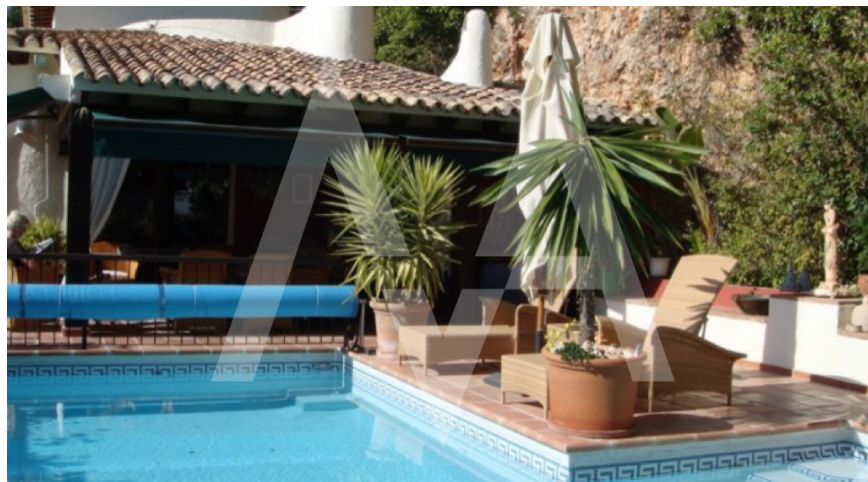

RV1040ALT

Spanish Style Villa In A Beautiful Surrounding

Altea

€1.874.900 **-31%** € 1.295.000

Property features

- Alarm
- Barbecue
- Built-in Wardrobes
- Dressing Room
- Fireplace
- Guesthouse
- Jacuzzi
- Outside Kitchen
- Pergola
- Solar Panels
- Tv Satellite
- Wine Cellar

Community features

- 15 Min Beach
- 15 Min Market
- 15 Min Shops
- Golf Court
- Hotel
- Tennis Court

Property details

Built size	550 m2
Plot size	1300 m2
Bedrooms	3
Bathrooms	5
City	Altea
Build	1986
Orientation	S-W
View	Panoramic
Distance Airport	65 km
Distance Sea	1000 m
Distance Shops	1 km
Dist. City Centre	1 km