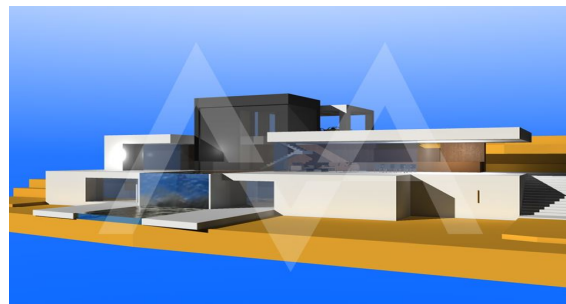

**NV1964ALT02**  
New Villa In Sierra De Altea

Altea  
**€ 2.500.000**

**Property features**

Alarm  
Armored Door  
Double Glass Windows  
Garage  
Internet Connection  
Tv Satellite  
Wifi

**Community features**

Game Area  
Gardens  
Gym  
Hotel  
Indoor Swimming Pool  
Jacuzzi  
Paddle Court  
Parking  
Public Transport  
Social Club  
Sport Center  
Swimming Pool  
Tennis Court

**Property details**

Built size	<b>380 m2</b>
Plot size	<b>1125 m2</b>
Bedrooms	<b>0</b>
Bathrooms	<b>0</b>
City	<b>Altea</b>
Build	-
Orientation	-
View	<b>Sea</b>
Distance Airport	<b>65 km</b>
Distance Sea	<b>7000 m</b>
Distance Shops	<b>7 km</b>
Dist. City Centre	<b>7 km</b>