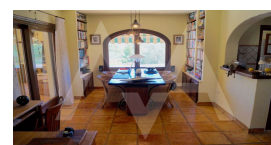

RV1961LLIB02

Nice Villa In Lliber

Lliber

€ 689.000 **-9%** € 625.000