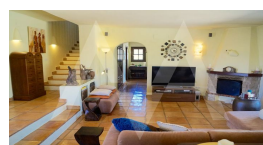

RV1961LLIB02

Nice Villa In Lliber

Lliber

€ 689.000 **-9%** € 625.000