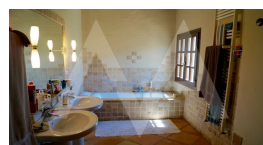

RV1961LLIB02

Nice Villa In Lliber

Lliber

€ 689.000 **-9%** € 625.000