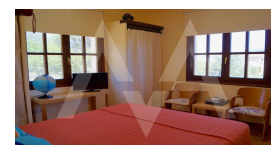

RV1961LLIB02

Nice Villa In Lliber

Lliber

€ 689.000 **-9%** € 625.000