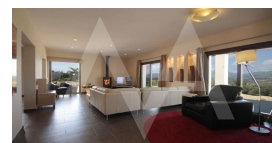

RV1960BEN02
Nice Villa In Benissa

Benissa
SOLD