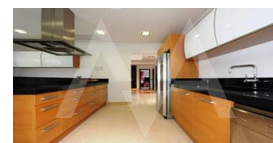

RV1925JAV02

Nice Villa In Javea With Sea Wiewws

Javea

€ 1.250.000

Property features

Alarm
Armored Door
Double Glass Windows
Tv Satellite
Wifi

Community features

Game Area
Gardens
Golf Court
Gym
Hotel
Paddle Court
Parking
Public Transport
Sport Center
Tennis Court