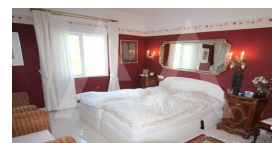

RV1906ALT02

Lovely Property Situated In A Green Environment In Altea La Vella

Sierra de Altea

€ 630.000

Property features

- Armored Door
- Barbecue
- Carport
- Furnished
- Independent Guesthouse
- Laundry Room
- Sauna
- Storage Room
- Tv Satellite
- Wifi