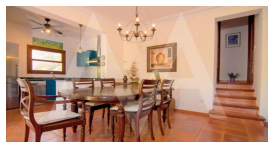

RV1903ALT02
Beautiful Villa With Panoramic Views

Sierra de Altea
€ 459.000

Property features

Armored Door
Barbecue
Built-in Wardrobes
Fireplace
Garage
Internet Connection
Jacuzzi
Laundry Room
Outside Jacuzzi
Outside Shower
Tv Satellite
Wifi
Wine Cellar