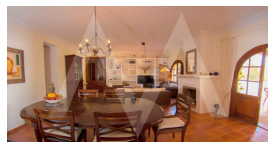

RV1903ALT02
Beautiful Villa With Panoramic Views

Sierra de Altea
€ 459.000

Property features

Armored Door
Barbecue
Built-in Wardrobes
Fireplace
Garage
Internet Connection
Jacuzzi
Laundry Room
Outside Jacuzzi
Outside Shower
Tv Satellite
Wifi
Wine Cellar