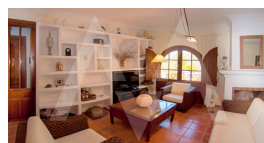

RV1903ALT02
Beautiful Villa With Panoramic Views

Sierra de Altea
€ 459.000

Property features

Armored Door
Barbecue
Built-in Wardrobes
Fireplace
Garage
Internet Connection
Jacuzzi
Laundry Room
Outside Jacuzzi
Outside Shower
Tv Satellite
Wifi
Wine Cellar