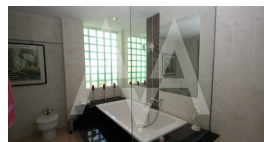

RV1301ALT

Large Modern Luxury Villa With Amazing Sea Views

Altea
SOLD