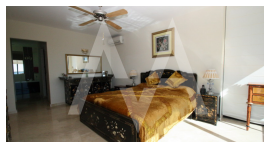

RV1301ALT

Large Modern Luxury Villa With Amazing Sea Views

Altea
SOLD