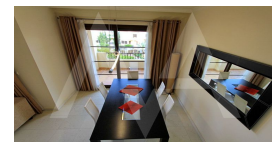

RA1840ALT02
Beautiful Penthouse In Villa Gadea

Altea Hills
SOLD

Property features

Alarm
Armored Door
Double Glass Windows
Furnished
Internet Connection
Jacuzzi
Tv Satellite
Wifi

Community features

15 Min Market
15 Min Shops
24h Security
Barbecue
Concierge
Controlled Access
Direct Beach Access
Disabled Access
Elevator
Game Area
Gardens
Gym
Hotel
Paddle Court
Parking
Public Transport
Social Club
Sport Center
Swimming Pool
Tennis Court