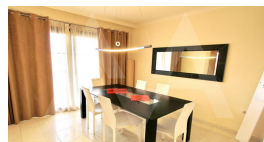

RA1840ALT02
Beautiful Penthouse In Villa Gadea

Altea Hills
SOLD

Property features

Alarm
Armored Door
Double Glass Windows
Furnished
Internet Connection
Jacuzzi
Tv Satellite
Wifi

Community features

15 Min Market
15 Min Shops
24h Security
Barbecue
Concierge
Controlled Access
Direct Beach Access
Disabled Access
Elevator
Game Area
Gardens
Gym
Hotel
Paddle Court
Parking
Public Transport
Social Club
Sport Center
Swimming Pool
Tennis Court