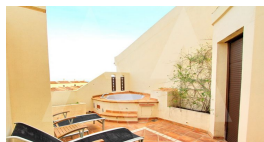

RA1840ALT02
Beautiful Penthouse In Villa Gadea

Altea Hills
SOLD

Property features

Alarm
Armored Door
Double Glass Windows
Furnished
Internet Connection
Jacuzzi
Tv Satellite
Wifi

Community features

15 Min Market
15 Min Shops
24h Security
Barbecue
Concierge
Controlled Access
Direct Beach Access
Disabled Access
Elevator
Game Area
Gardens
Gym
Hotel
Paddle Court
Parking
Public Transport
Social Club
Sport Center
Swimming Pool
Tennis Court