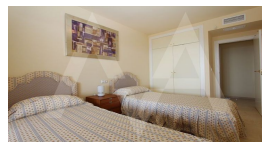

RA1838ALT02
Luxury Apartment With Sea Views

Altea

€ 435.000 **-3%** € 420.000

Property features

Alarm
Armored Door
Furnished
Garage
Internet Connection
Laundry Room
Outside Jacuzzi
Storage Room
Tv Satellite
Wifi