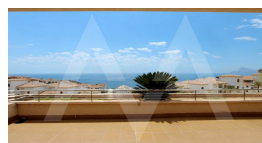

RA1838ALT02
Luxury Apartment With Sea Views

Altea Hills

€ 435.000 **-3%** € 420.000