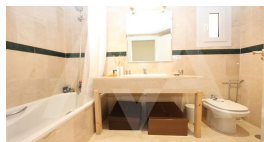

RA1838ALT02
Luxury Apartment With Sea Views

Altea Hills

€ 435.000 **-3%** € 420.000