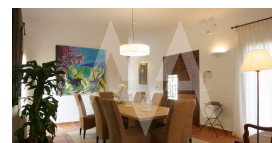

RV1296ALT

Luxury Villa Near Golf Course With Spectacular Sea Views

Altea

SOLD

Property features

Alarm
Barbecue
Double Glass Windows
Fireplace
Furnished
Jacuzzi
Private Parking
Tv Satellite
Wine Cellar

Community features