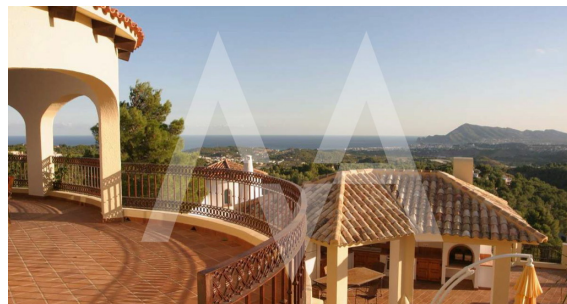

RV1296ALT

Luxury Villa Near Golf Course With Spectacular Sea Views

Altea

SOLD

Property features

Alarm
Barbecue
Double Glass Windows
Fireplace
Furnished
Jacuzzi
Private Parking
Tv Satellite
Wine Cellar

Community features