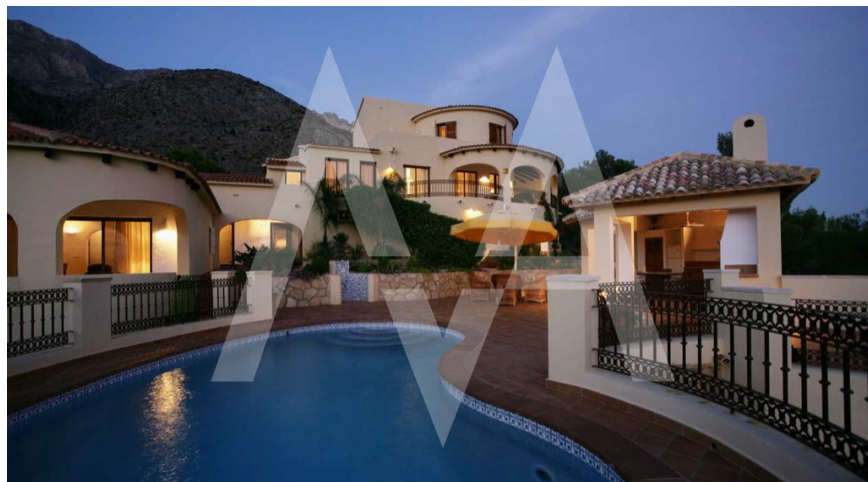

RV1296ALT

Luxury Villa Near Golf Course With Spectacular Sea Views

Altea

SOLD

Property features

Alarm
Barbecue
Double Glass Windows
Fireplace
Furnished
Jacuzzi
Private Parking
Tv Satellite
Wine Cellar

Community features

Property details

Built size	390 m2
Plot size	3600 m2
Bedrooms	6
Bathrooms	6
City	Altea
Build	-
Orientation	S-E
View	Bay, Mountain
Distance Airport	-
Distance Sea	-
Distance Shops	-
Dist. City Centre	-

Meg van Amstel
T. +34 966 88 01 31
M. +34 607 22 11 33
E. info@megvanamstel.com
W. www.megvanamstel.com