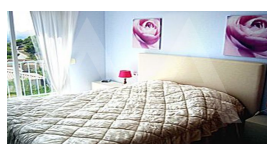

RB1690ALT
Fantastic Seaviews Bungalow

Altea

€ 390.000 **-17%** € 325.000

Property features

Alarm
Armored Door
Built-in Wardrobes
Carport
Centralised Security
Disabled Access
Double Glass Windows
Dressing Room
Electric Blinds
Internet Connection
Private Parking
Reformed
Storage Room
Tv Satellite

Property details

Built size	105 m2
Plot size	650 m2
Bedrooms	3
Bathrooms	2
City	Altea
Build	-
Orientation	South
View	bay, sea, mountain
Distance Airport	
Distance Sea	65 km
Distance Shops	1000 m
Dist. City Centre	1 km
	1 km