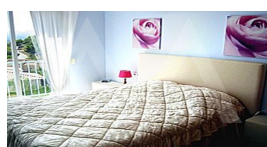

RB1690ALT
Fantastic Seaviews Bungalow

Altea

€ 390.000 **-17%** € 325.000