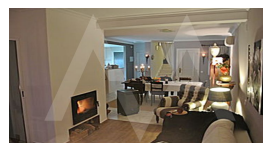

RB1690ALT
Fantastic Seaviews Bungalow

Altea

€ 390.000 **-17%** € 325.000