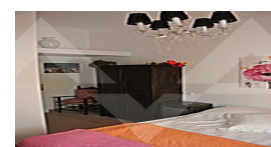

RB1690ALT
Fantastic Seaviews Bungalow

Altea

€ 390.000 **-17%** € 325.000