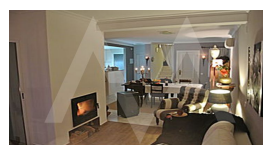

RB1690ALT
Fantastic Seaviews Bungalow

Altea

€ 390.000 **-17%** € 325.000