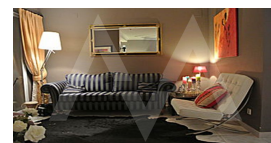

RB1690ALT
Fantastic Seaviews Bungalow

Altea

€ 390.000 **-17%** € 325.000