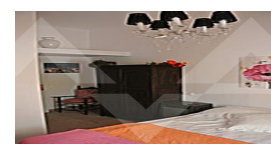

RB1690ALT
Fantastic Seaviews Bungalow

Altea

€ 390.000 **-17%** € 325.000

Property features

Alarm
Armored Door
Built-in Wardrobes
Carport
Centralised Security
Disabled Access
Double Glass Windows
Dressing Room
Electric Blinds
Internet Connection
Private Parking
Reformed
Storage Room
Tv Satellite

Property details

Built size	105 m2
Plot size	650 m2
Bedrooms	3
Bathrooms	2
City	Altea
Build	-
Orientation	South
View	bay, sea, mountain
Distance Airport	
Distance Sea	65 km
Distance Shops	1000 m
Dist. City Centre	1 km
	1 km