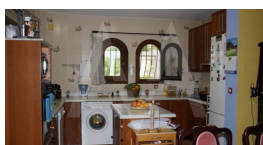

RV1816ALT02
Villa In Altea La Vella

Altea
€ 325.000