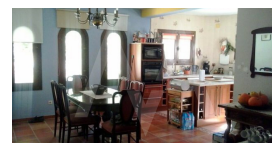

RV1816ALT02
Villa In Altea La Vella

Altea
€ 325.000