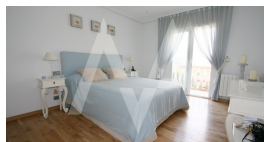

RV1295ALT

One Of A Kind Spacious Villa With Swimming Pool

Altea
SOLD

Property features

Alarm
Barbecue
Furnished
Jacuzzi
Private Parking
Storage Room
Tv Satellite

Community features

Property details

Built size	380 m2
Plot size	2000 m2
Bedrooms	5
Bathrooms	5
City	Altea
Build	-
Orientation	S-E
View	Mountain
Distance Airport	-
Distance Sea	-
Distance Shops	-
Dist. City Centre	-