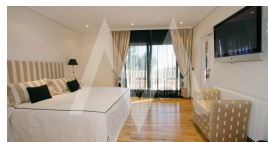

RV1295ALT

One Of A Kind Spacious Villa With Swimming Pool

Altea
SOLD

Property features

Alarm
Barbecue
Furnished
Jacuzzi
Private Parking
Storage Room
Tv Satellite

Community features

Property details

Built size	380 m2
Plot size	2000 m2
Bedrooms	5
Bathrooms	5
City	Altea
Build	-
Orientation	S-E
View	Mountain
Distance Airport	-
Distance Sea	-
Distance Shops	-
Dist. City Centre	-