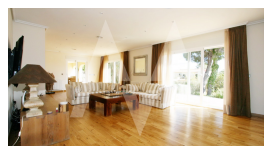

RV1295ALT

One Of A Kind Spacious Villa With Swimming Pool

Altea
SOLD

Property features

Alarm
Barbecue
Furnished
Jacuzzi
Private Parking
Storage Room
Tv Satellite

Community features

Property details

Built size	380 m2
Plot size	2000 m2
Bedrooms	5
Bathrooms	5
City	Altea
Build	-
Orientation	S-E
View	Mountain
Distance Airport	-
Distance Sea	-
Distance Shops	-
Dist. City Centre	-