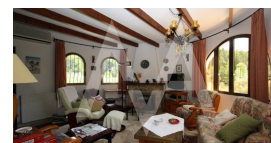

RV1294ALT
Spanish Style Villa With Sea And Mountain Views

Altea
SOLD

Property features

Furnished
Furnished
Storage Room

Community features

Property details

Built size	130 m2
Plot size	1500 m2
Bedrooms	3
Bathrooms	3
City	Altea
Build	-
Orientation	S-E
View	Mountain
Distance Airport	-
Distance Sea	-
Distance Shops	-
Dist. City Centre	-