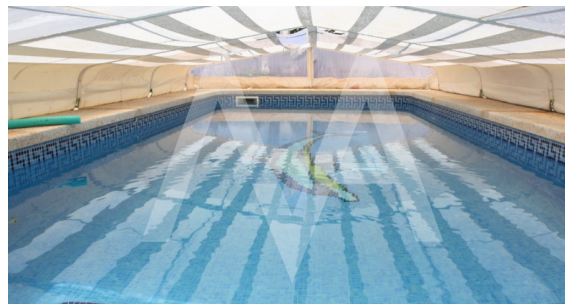

RV1294ALT
Spanish Style Villa With Sea And Mountain Views

Altea
SOLD

Property features

Furnished
Furnished
Storage Room

Community features

Property details

Built size	130 m2
Plot size	1500 m2
Bedrooms	3
Bathrooms	3
City	Altea
Build	-
Orientation	S-E
View	Mountain
Distance Airport	-
Distance Sea	-
Distance Shops	-
Dist. City Centre	-