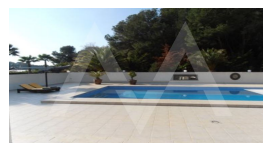

RV1757ALT02
Nice Villa With A Big Plot

Altea la vella

€ 750.000 **-31%** € 520.000