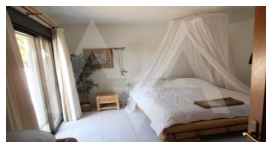

RV1757ALT02
Nice Villa With A Big Plot

Altea la vella

€ 750.000 **-31%** € 520.000

Property features

- Armored Door
- Centralised Security
- Disabled Access
- Double Glass Windows
- Fireplace
- Internet Connection
- Laundry Room
- Private Parking
- Storage Room
- Technical Room
- Tv Satellite
- Wifi