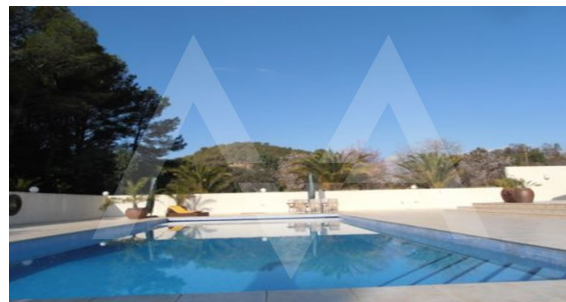

RV1757ALT02
Nice Villa With A Big Plot

Altea la vella

€ 750.000 **-31%** € 520.000

Property features

- Armored Door
- Centralised Security
- Disabled Access
- Double Glass Windows
- Fireplace
- Internet Connection
- Laundry Room
- Private Parking
- Storage Room
- Technical Room
- Tv Satellite
- Wifi

Community features

- 15 Min Beach
- 15 Min Market
- 15 Min Shops
- Disabled Access
- Game Area
- Gardens
- Golf Court
- Gym
- Hotel
- Indoor Swimming Pool
- Jacuzzi
- Paddle Court
- Parking
- Public Transport
- Social Club
- Swimming Pool
- Tennis Court

Property details

Built size	120 m2
Plot size	10500 m2
Bedrooms	2
Bathrooms	2
City	Altea la vella
Build	-
Orientation	South
View	Mountain
Distance Airport	60 km
Distance Sea	100 m
Distance Shops	1 km
Dist. City Centre	1 km