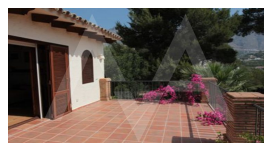

RV1750ALT02
Villa In Altea La Vella

Altea La Vella
SOLD