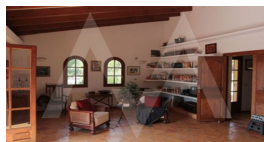

RV1750ALT02
Villa In Altea La Vella

Altea La Vella
SOLD