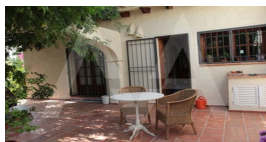

RV1750ALT02
Villa In Altea La Vella

Altea La Vella
SOLD