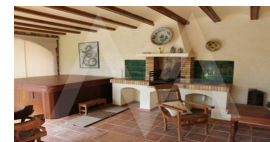

RV1750ALT02
Villa In Altea La Vella

Altea La Vella
SOLD