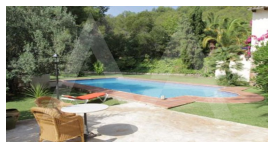

RV1750ALT02
Villa In Altea La Vella

Altea La Vella
SOLD