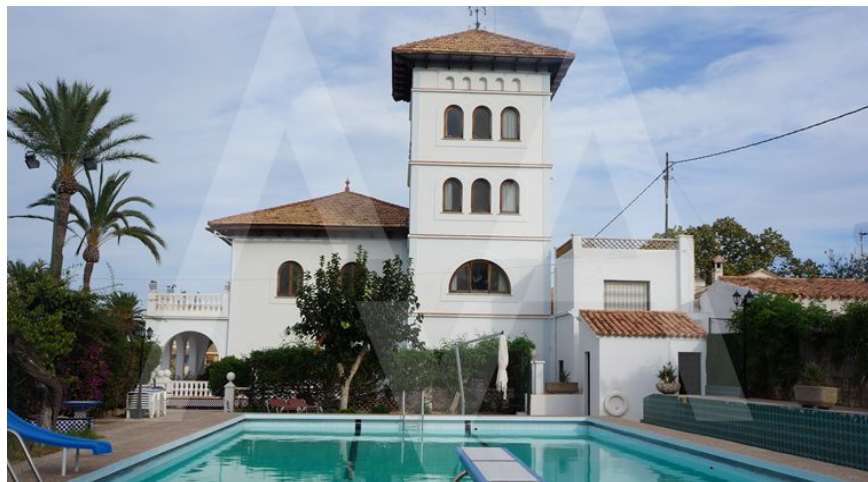

RV1728ALT

Villa / Palacete In Altea

Altea

€ 4.000.000

Property features

- Armored Door
- Barbecue
- Built-in Wardrobes
- Carport
- Dressing Room
- Employees Room
- Fireplace
- Furnished
- Independent Guesthouse
- Laundry Room
- Library
- Outside Kitchen
- Outside Shower
- Private Parking
- Storage Room
- Technical Room
- Tennis Court