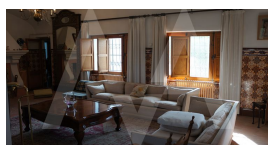

RV1728ALT

Villa / Palacete In Altea

Altea

€ 4.000.000

Property features

- Armored Door
- Barbecue
- Built-in Wardrobes
- Carport
- Dressing Room
- Employees Room
- Fireplace
- Furnished
- Independent Guesthouse
- Laundry Room
- Library
- Outside Kitchen
- Outside Shower
- Private Parking
- Storage Room
- Technical Room
- Tennis Court