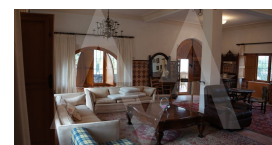

RV1728ALT

Villa / Palacete In Altea

Altea

€ 4.000.000

Property features

- Armored Door
- Barbecue
- Built-in Wardrobes
- Carport
- Dressing Room
- Employees Room
- Fireplace
- Furnished
- Independent Guesthouse
- Laundry Room
- Library
- Outside Kitchen
- Outside Shower
- Private Parking
- Storage Room
- Technical Room
- Tennis Court