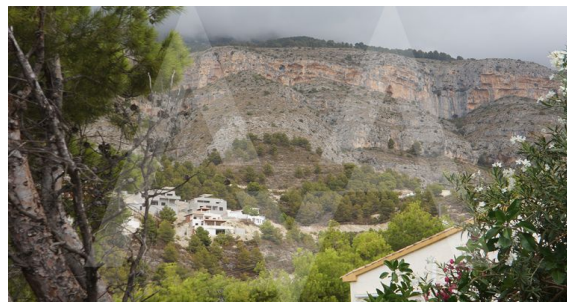

**RP1720ALT**

Plot In Altea

Altea

€ 150.000

**Property features**

**Community features**

**Property details**

- 15 Min Beach
- 15 Min Market
- 15 Min Shops
- Game Area
- Gardens
- Golf Court
- Gym
- Hotel
- Indoor Swimming Pool
- Jacuzzi
- Paddle Court
- Parking
- Social Club
- Sport Center
- Swimming Pool
- Tennis Court