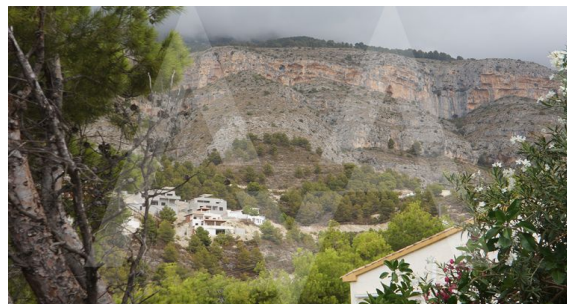

**RP1720ALT**

Plot In Altea

Altea

€ 150.000

**Property features**

**Community features**

**Property details**

- 15 Min Beach
- 15 Min Market
- 15 Min Shops
- Game Area
- Gardens
- Golf Court
- Gym
- Hotel
- Indoor Swimming Pool
- Jacuzzi
- Paddle Court
- Parking
- Social Club
- Sport Center
- Swimming Pool
- Tennis Court