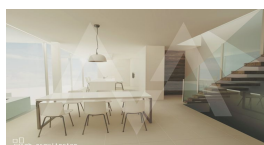

RV1715BEN
Luxury Villa In Benissa

BENISSA
€ 895.000

Property features

Alarm
Armored Door
Built-in Wardrobes
Carport
Double Glass Windows
Dressing Room
Internet Connection
Jacuzzi
Outside Kitchen
Private Parking
Sauna
Spa
Tv Satellite
Wifi