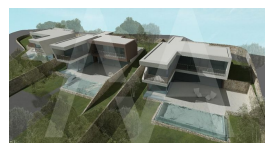

RV1715BEN
Luxury Villa In Benissa

BENISSA
€ 895.000

Property features

Alarm
Armored Door
Built-in Wardrobes
Carport
Double Glass Windows
Dressing Room
Internet Connection
Jacuzzi
Outside Kitchen
Private Parking
Sauna
Spa
Tv Satellite
Wifi

Community features

15 Min Beach
15 Min Market
Gardens
Golf Court
Hotel
Parking
Social Club
Sport Center
Tennis Court

Property details

Built size	346 m2
Plot size	1100 m2
Bedrooms	4
Bathrooms	4
City	BENISSA
Build	-
Orientation	-
View	
Distance Airport	70 km
Distance Sea	1400 m
Distance Shops	1,5 km
Dist. City Centre	1,5 km