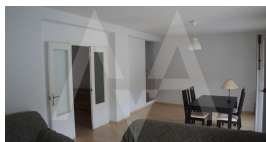

RV1691ALT
House In Old Town Altea

Altea
€ 320.000

Property features

Built-in Wardrobes
Reform Needed
Storage Room
Tv Satellite
Wifi

Community features

Property details

Built size	215 m2
Plot size	0 m2
Bedrooms	6
Bathrooms	3
City	Altea
Build	-
Orientation	South
View	Sea
Distance Airport	65 km
Distance Sea	1000 m
Distance Shops	-
Dist. City Centre	-