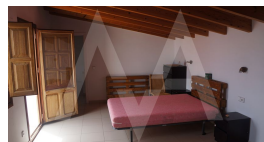

RV1691ALT
House In Old Town Altea

Altea
€ 320.000

Property features

Built-in Wardrobes
Reform Needed
Storage Room
Tv Satellite
Wifi

Community features

Property details

Built size	215 m2
Plot size	0 m2
Bedrooms	6
Bathrooms	3
City	Altea
Build	-
Orientation	South
View	Sea
Distance Airport	65 km
Distance Sea	1000 m
Distance Shops	-
Dist. City Centre	-