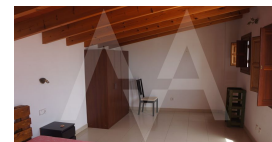

RV1691ALT
House In Old Town Altea

Altea
€ 320.000

Property features

Built-in Wardrobes
Reform Needed
Storage Room
Tv Satellite
Wifi

Community features

Property details

Built size	215 m2
Plot size	0 m2
Bedrooms	6
Bathrooms	3
City	Altea
Build	-
Orientation	South
View	Sea
Distance Airport	65 km
Distance Sea	1000 m
Distance Shops	-
Dist. City Centre	-