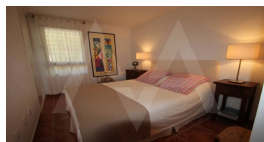

**RA1684ALT**  
Apartment In Altea La Nova

**Altea**  
**€ 280.000**

**Property features**

Armored Door  
Built-in Wardrobes  
Double Glass Windows  
Electric Blinds  
Elevator  
Garage  
Internet Connection  
Storage Room  
Tv Satellite  
Wifi