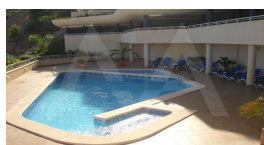

**RA1682ALT**

Apartment Atic With Panoramic Sea Views

Altea

€ 380.000

Property features
Armored Door
Built-in Wardrobes
Double Glass Windows
Dressing Room
Elevator
Garage
Internet Connection
Jacuzzi
Laundry Room
Storage Room
Tv Satellite
Wifi

Community features
15 Min Beach
15 Min Market
15 Min Shops
Concierge
Controlled Access
Elevator
Gardens
Golf Court
Hotel
Jacuzzi
Paddle Court
Tennis Court

Property details	
Built size	0 m2
Plot size	0 m2
Bedrooms	3
Bathrooms	2
City	Altea
Build	2005
Orientation	South
View	Sea, Panoramic
Distance Airport	65 km
Distance Sea	2000 m
Distance Shops	2 km
Dist. City Centre	2 km