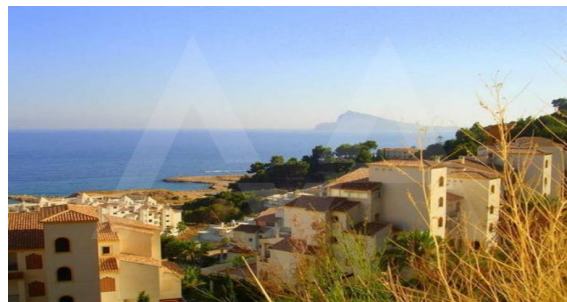

RA1682ALT

Apartment Atic With Panoramic Sea Views

Altea

€ 380.000

Property features
Armored Door
Built-in Wardrobes
Double Glass Windows
Dressing Room
Elevator
Garage
Internet Connection
Jacuzzi
Laundry Room
Storage Room
Tv Satellite
Wifi

Community features
15 Min Beach
15 Min Market
15 Min Shops
Concierge
Controlled Access
Elevator
Gardens
Golf Court
Hotel
Jacuzzi
Paddle Court
Tennis Court

Property details	
Built size	0 m2
Plot size	0 m2
Bedrooms	3
Bathrooms	2
City	Altea
Build	2005
Orientation	South
View	Sea, Panoramic
Distance Airport	65 km
Distance Sea	2000 m
Distance Shops	2 km
Dist. City Centre	2 km

Meg van Amstel
T. +34 966 88 01 31
M. +34 607 22 11 33
E. info@megvanamstel.com
W. www.megvanamstel.com

Office :
C/ Conde de Altea, 68 - Lc 1
Altea

These details are intended as a guide and do not form part of a contract.