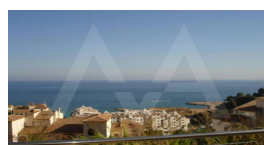

RA1682ALT

Apartment Atic With Panoramic Sea Views

Altea

€ 380.000

Property features
Armored Door
Built-in Wardrobes
Double Glass Windows
Dressing Room
Elevator
Garage
Internet Connection
Jacuzzi
Laundry Room
Storage Room
Tv Satellite
Wifi

Community features
15 Min Beach
15 Min Market
15 Min Shops
Concierge
Controlled Access
Elevator
Gardens
Golf Court
Hotel
Jacuzzi
Paddle Court
Tennis Court

Property details	
Built size	0 m2
Plot size	0 m2
Bedrooms	3
Bathrooms	2
City	Altea
Build	2005
Orientation	South
View	Sea, Panoramic
Distance Airport	65 km
Distance Sea	2000 m
Distance Shops	2 km
Dist. City Centre	2 km

Meg van Amstel
T. +34 966 88 01 31
M. +34 607 22 11 33
E. info@megvanamstel.com
W. www.megvanamstel.com

Office :
C/ Conde de Altea, 68 - Lc 1
Altea

These details are intended as a guide and do not form part of a contract.