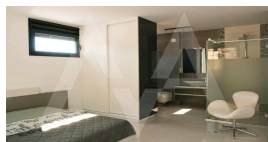

**RV1678BEN**  
New Design House

**Benissa**  
**SOLD**

**Property features**

Alarm  
Armored Door  
Barbecue  
Built-in Wardrobes  
Carport  
Centralised Security  
Domotic System  
Double Glass Windows  
Dressing Room  
Electric Blinds  
Furnished  
Game Room  
Garage  
Internet Connection  
Laundry Room  
Outside Shower  
Storage Room  
Technical Room  
Tv Satellite  
Video Surveillance  
Wifi