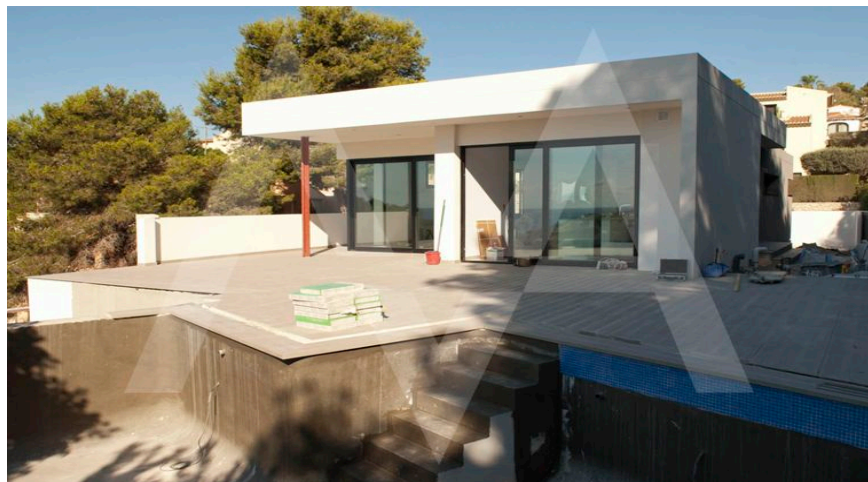

**RV1678BEN**  
New Design House

**Benissa**  
**SOLD**

**Property features**

Alarm  
Armored Door  
Barbecue  
Built-in Wardrobes  
Carport  
Centralised Security  
Domotic System  
Double Glass Windows  
Dressing Room  
Electric Blinds  
Furnished  
Game Room  
Garage  
Internet Connection  
Laundry Room  
Outside Shower  
Storage Room  
Technical Room  
Tv Satellite  
Video Surveillance  
Wifi

**Community features**

15 Min Beach  
15 Min Market  
15 Min Shops  
Barbecue  
Game Area  
Gardens  
Gym  
Hotel  
Sport Center  
Tennis Court

**Property details**

Built size	<b>250 m2</b>
Plot size	<b>802 m2</b>
Bedrooms	<b>4</b>
Bathrooms	<b>4</b>
City	<b>Benissa</b>
Build	<b>2014</b>
Orientation	<b>North</b>
View	<b>Sea, Mountain, Panoramic</b>
Distance Airport	
Distance Sea	<b>70 km</b>
Distance Shops	<b>2000 m</b>
Dist. City Centre	<b>2 km</b>
	<b>1 km</b>