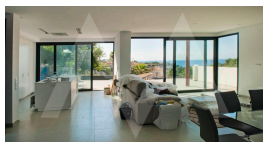

**RV1678BEN**  
New Design House

**Benissa**  
**SOLD**

**Property features**

Alarm  
Armored Door  
Barbecue  
Built-in Wardrobes  
Carport  
Centralised Security  
Domotic System  
Double Glass Windows  
Dressing Room  
Electric Blinds  
Furnished  
Game Room  
Garage  
Internet Connection  
Laundry Room  
Outside Shower  
Storage Room  
Technical Room  
Tv Satellite  
Video Surveillance  
Wifi