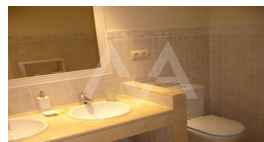

RA1670ALT
Apartment In Luxury Urbanization

Altea
€ 250.000