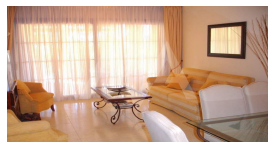

RA1670ALT
Apartment In Luxury Urbanization

Altea
€ 250.000