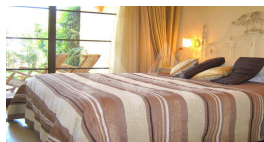

RA1670ALT
Apartment In Luxury Urbanization

Altea
€ 250.000