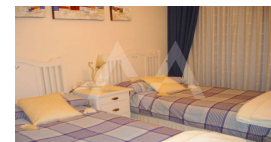

RA1670ALT
Apartment In Luxury Urbanization

Altea
€ 250.000

Property features

Armored Door
Built-in Wardrobes
Double Glass Windows
Electric Blinds
Garage
Jacuzzi
Laundry Room
Outside Jacuzzi
Storage Room
Tv Satellite

Property details

Built size	140 m2
Plot size	0 m2
Bedrooms	2
Bathrooms	2
City	Altea
Build	-
Orientation	South
View	Sea
Distance Airport	65 km
Distance Sea	500 m
Distance Shops	1 km
Dist. City Centre	1 km