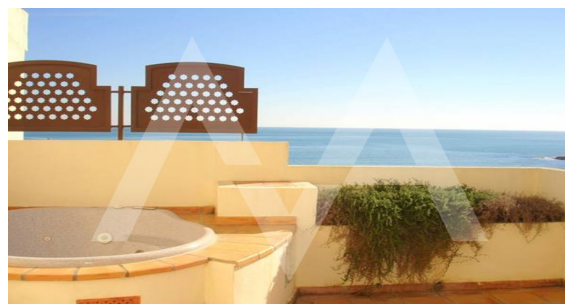

RA1665ALT
Stunning Duplex In Front Of The Sea

Villa Gadea

€ 850.000 **-15%** € 725.000

Property features

Armored Door
Barbecue
Built-in Wardrobes
Double Glass Windows
Dressing Room
Electric Blinds
Elevator
Frontline Beach
Garage
Jacuzzi
Laundry Room
Outside Jacuzzi
Private Parking
Storage Room
Tv Satellite

Community features

24h Security
Concierge
Controlled Access
Direct Beach Access
Elevator
Frontline Beach
Game Area
Gardens
Golf Court
Hotel
Indoor Swimming Pool
Jacuzzi
Paddle Court
Parking
Public Transport
Social Club
Swimming Pool
Tennis Court

Property details

Built size	180 m2
Plot size	0 m2
Bedrooms	3
Bathrooms	3
City	Villa Gadea
Build	-
Orientation	South
View	Bay, Sea
Distance Airport	65 km
Distance Sea	200 m
Distance Shops	1 km
Dist. City Centre	1 km