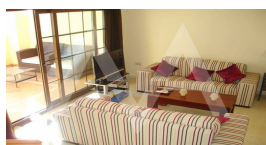

RA1665ALT
Stunning Duplex In Front Of The Sea

Villa Gadea

€ 850.000 **-15%** € 725.000

Property features

Armored Door
Barbecue
Built-in Wardrobes
Double Glass Windows
Dressing Room
Electric Blinds
Elevator
Frontline Beach
Garage
Jacuzzi
Laundry Room
Outside Jacuzzi
Private Parking
Storage Room
Tv Satellite

Community features

24h Security
Concierge
Controlled Access
Direct Beach Access
Elevator
Frontline Beach
Game Area
Gardens
Golf Court
Hotel
Indoor Swimming Pool
Jacuzzi
Paddle Court
Parking
Public Transport
Social Club
Swimming Pool
Tennis Court

Property details

Built size	180 m2
Plot size	0 m2
Bedrooms	3
Bathrooms	3
City	Villa Gadea
Build	-
Orientation	South
View	Bay, Sea
Distance Airport	65 km
Distance Sea	200 m
Distance Shops	1 km
Dist. City Centre	1 km