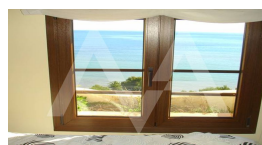

RA1665ALT
Stunning Duplex In Front Of The Sea

Villa Gadea

€ 850.000 **-15%** € 725.000

Property features

Armored Door
Barbecue
Built-in Wardrobes
Double Glass Windows
Dressing Room
Electric Blinds
Elevator
Frontline Beach
Garage
Jacuzzi
Laundry Room
Outside Jacuzzi
Private Parking
Storage Room
Tv Satellite

Property details

Built size	180 m2
Plot size	0 m2
Bedrooms	3
Bathrooms	3
City	Villa Gadea
Build	-
Orientation	South
View	Bay, Sea
Distance Airport	65 km
Distance Sea	200 m
Distance Shops	1 km
Dist. City Centre	1 km