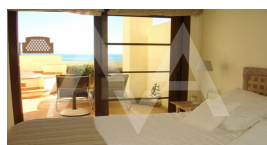

RA1665ALT
Stunning Duplex In Front Of The Sea

Villa Gadea

€ 850.000 **-15%** € 725.000

Property features

Armored Door
Barbecue
Built-in Wardrobes
Double Glass Windows
Dressing Room
Electric Blinds
Elevator
Frontline Beach
Garage
Jacuzzi
Laundry Room
Outside Jacuzzi
Private Parking
Storage Room
Tv Satellite

Community features

24h Security
Concierge
Controlled Access
Direct Beach Access
Elevator
Frontline Beach
Game Area
Gardens
Golf Court
Hotel
Indoor Swimming Pool
Jacuzzi
Paddle Court
Parking
Public Transport
Social Club
Swimming Pool
Tennis Court

Property details

Built size	180 m2
Plot size	0 m2
Bedrooms	3
Bathrooms	3
City	Villa Gadea
Build	-
Orientation	South
View	Bay, Sea
Distance Airport	65 km
Distance Sea	200 m
Distance Shops	1 km
Dist. City Centre	1 km