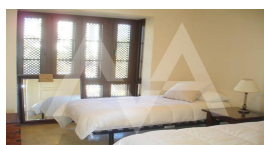

RA1665ALT
Stunning Duplex In Front Of The Sea

Villa Gadea

€ 850.000 **-15%** € 725.000

Property features

Armored Door
Barbecue
Built-in Wardrobes
Double Glass Windows
Dressing Room
Electric Blinds
Elevator
Frontline Beach
Garage
Jacuzzi
Laundry Room
Outside Jacuzzi
Private Parking
Storage Room
Tv Satellite