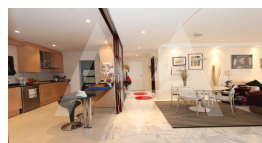

RA1660ALT
Apartment In Altea

altea
€ 438.000

Property features

Community features

Property details

Built size **330 m2**
Plot size **0 m2**
Bedrooms **2**
Bathrooms **2**

City **altea**
Build **2003**
Orientation **-**
View **Sea, Mountain**