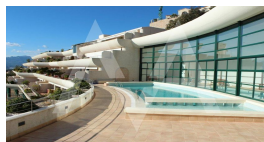

RA1660ALT
Apartment In Altea

altea
€ 438.000

Property features

Community features

Property details

Built size **330 m2**
Plot size **0 m2**
Bedrooms **2**
Bathrooms **2**

City **altea**
Build **2003**
Orientation **-**
View **Sea, Mountain**