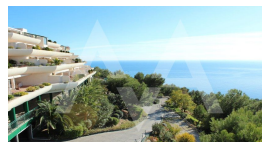

RA1660ALT
Apartment In Altea

altea
€ 438.000

Property features

Community features

Property details

Built size **330 m2**
Plot size **0 m2**
Bedrooms **2**
Bathrooms **2**

City **altea**
Build **2003**
Orientation **-**
View **Sea, Mountain**