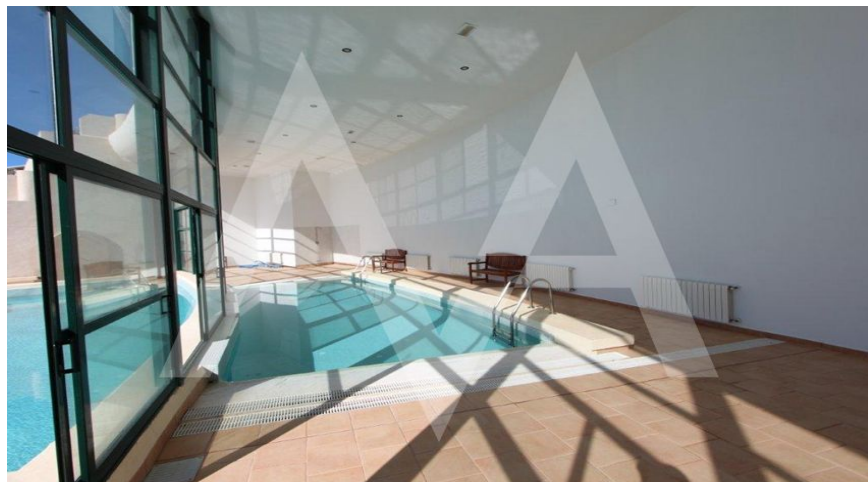

RA1660ALT
Apartment In Altea

altea
€ 438.000

Property features

Community features

Property details

Built size **330 m2**
Plot size **0 m2**
Bedrooms **2**
Bathrooms **2**

City **altea**
Build **2003**
Orientation **-**
View **Sea, Mountain**