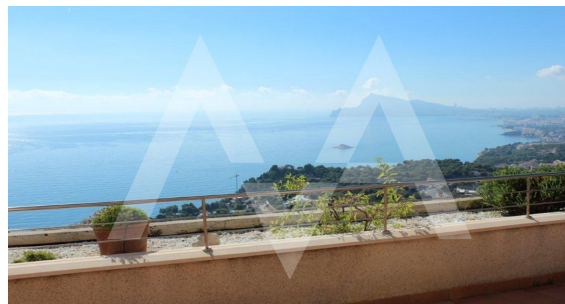

RA1660ALT
Apartment In Altea

altea
€ 438.000

Property features

Community features

Property details

Built size **330 m2**
Plot size **0 m2**
Bedrooms **2**
Bathrooms **2**

City **altea**
Build **2003**
Orientation **-**
View **Sea, Mountain**