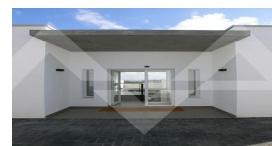

**RV1642BEN**

New Villa Modern Style With Sea Views

Benitachell

**SOLD**

**Property features**

Alarm  
Armored Door  
Barbecue  
Built-in Wardrobes  
Carport  
Double Glass Windows  
Garage  
Laundry Room  
Private Parking  
Storage Room  
Tv Satellite

**Community features**

15 Min Beach  
15 Min Market  
15 Min Shops

**Property details**

Built size **295 m2**  
Plot size **864 m2**  
Bedrooms **4**  
Bathrooms **3**

City **Benitachell**  
Build **-**  
Orientation **South**  
View **Panoramic**