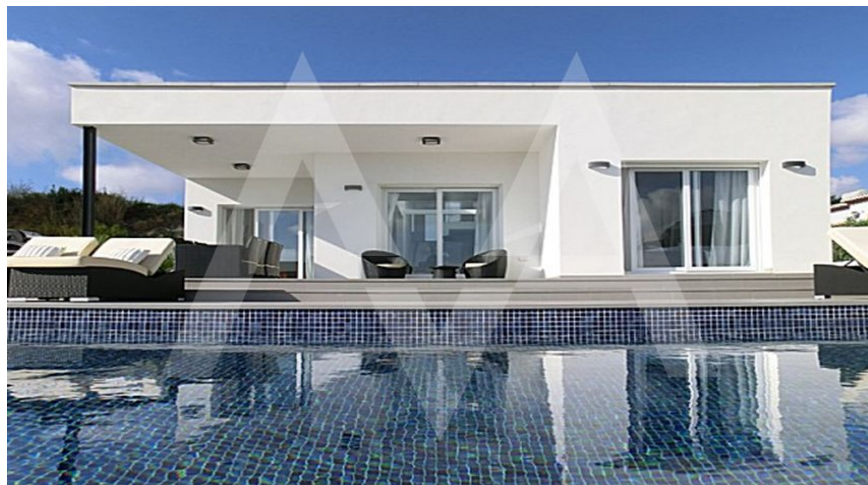

**RV1642BEN**

New Villa Modern Style With Sea Views

Benitachell

**SOLD**

**Property features**

Alarm  
Armored Door  
Barbecue  
Built-in Wardrobes  
Carport  
Double Glass Windows  
Garage  
Laundry Room  
Private Parking  
Storage Room  
Tv Satellite

**Community features**

15 Min Beach  
15 Min Market  
15 Min Shops

**Property details**

Built size **295 m2**  
Plot size **864 m2**  
Bedrooms **4**  
Bathrooms **3**

City **Benitachell**  
Build **-**  
Orientation **South**  
View **Panoramic**