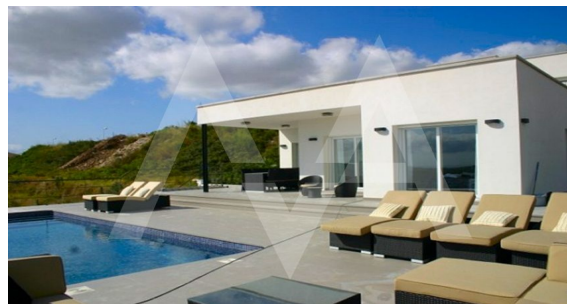

**RV1642BEN**

New Villa Modern Style With Sea Views

Benitachell

**SOLD**

**Property features**

Alarm  
Armored Door  
Barbecue  
Built-in Wardrobes  
Carport  
Double Glass Windows  
Garage  
Laundry Room  
Private Parking  
Storage Room  
Tv Satellite

**Community features**

15 Min Beach  
15 Min Market  
15 Min Shops

**Property details**

Built size **295 m2**  
Plot size **864 m2**  
Bedrooms **4**  
Bathrooms **3**

City **Benitachell**  
Build **-**  
Orientation **South**  
View **Panoramic**