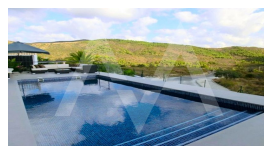

**RV1642BEN**

New Villa Modern Style With Sea Views

Benitachell

**SOLD**

**Property features**

Alarm  
Armored Door  
Barbecue  
Built-in Wardrobes  
Carport  
Double Glass Windows  
Garage  
Laundry Room  
Private Parking  
Storage Room  
Tv Satellite

**Community features**

15 Min Beach  
15 Min Market  
15 Min Shops

**Property details**

Built size **295 m2**  
Plot size **864 m2**  
Bedrooms **4**  
Bathrooms **3**

City **Benitachell**  
Build **-**  
Orientation **South**  
View **Panoramic**