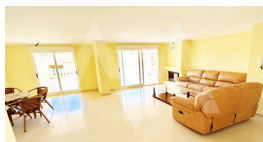

**RB1631ALT**  
Bungalow In Altea Hills

Altea

€ 280.000 **-18%** € 230.000

**Property features**

Armored Door  
Built-in Wardrobes  
Double Glass Windows  
Fireplace  
Garage  
Internet Connection  
Private Parking  
Tv Satellite  
Video Surveillance  
Wifi