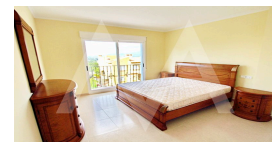

**RB1631ALT**  
Bungalow In Altea Hills

Altea

€ 280.000 **-18%** € 230.000

**Property features**

Armored Door  
Built-in Wardrobes  
Double Glass Windows  
Fireplace  
Garage  
Internet Connection  
Private Parking  
Tv Satellite  
Video Surveillance  
Wifi