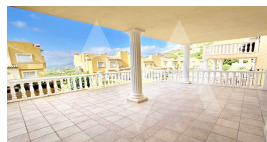

**RB1631ALT**  
Bungalow In Altea Hills

Altea

€ 280.000 **-18%** € 230.000

**Property features**

Armored Door  
Built-in Wardrobes  
Double Glass Windows  
Fireplace  
Garage  
Internet Connection  
Private Parking  
Tv Satellite  
Video Surveillance  
Wifi

**Community features**

15 Min Beach  
15 Min Market  
15 Min Shops  
24h Security  
Concierge  
Controlled Access  
Game Area  
Gardens  
Golf Court  
Hotel  
Paddle Court  
Parking  
Social Club  
Tennis Court