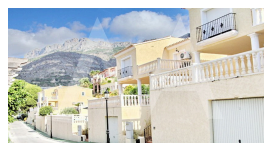

**RB1631ALT**  
Bungalow In Altea Hills

Altea

€ 280.000 **-18%** € 230.000

**Property features**

Armored Door  
Built-in Wardrobes  
Double Glass Windows  
Fireplace  
Garage  
Internet Connection  
Private Parking  
Tv Satellite  
Video Surveillance  
Wifi

**Community features**

15 Min Beach  
15 Min Market  
15 Min Shops  
24h Security  
Concierge  
Controlled Access  
Game Area  
Gardens  
Golf Court  
Hotel  
Paddle Court  
Parking  
Social Club  
Tennis Court