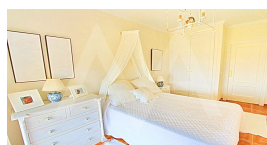

RB1628ALT
Bungalow In Altea

Altea
SOLD