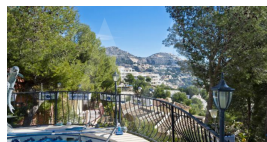

RV1554ALT
Villas With Mountain Views

Altea la Vella
€ 310.000

Property features

Alarm
Armored Door
Barbecue
Built-in Wardrobes
Tv Satellite

Community features

15 Min Beach
15 Min Market
15 Min Shops
Gardens

Property details

Built size **145 m2**
Plot size **1150 m2**
Bedrooms **3**
Bathrooms **2**

City **Altea la Vella**
Build **-**
Orientation **West**
View **Mountain, Panoramic**

Distance Airport
Distance Sea **65 km**
Distance Shops **5000 m**
Dist. City Centre **2 km**
2 km