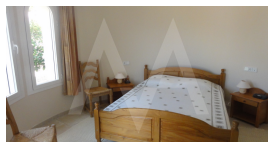

**RV1508ALT**  
Enchanting Villa In Altea

Altea  
**SOLD**

**Property features**

Armored Door  
Built-in Wardrobes  
Carport  
Double Glass Windows  
Dressing Room  
Electric Blinds  
Fireplace  
Furnished  
Outside Shower  
Private Parking  
Storage Room  
Technical Room  
Tv Satellite