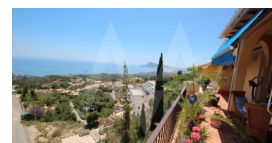

RV1513ALT
Beautiful Mediterranean Villa With Amazing Sea Views

Altea la Vella
€ 450.000

Property features

Community features

Property details

Built size **236 m2**
Plot size **1014 m2**
Bedrooms **5**
Bathrooms **3**