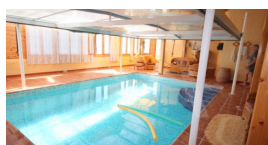

RV1513ALT
Beautiful Mediterranean Villa With Amazing Sea Views

Altea la Vella
€ 450.000

Property features

Community features

Property details

Built size **236 m2**
Plot size **1014 m2**
Bedrooms **5**
Bathrooms **3**