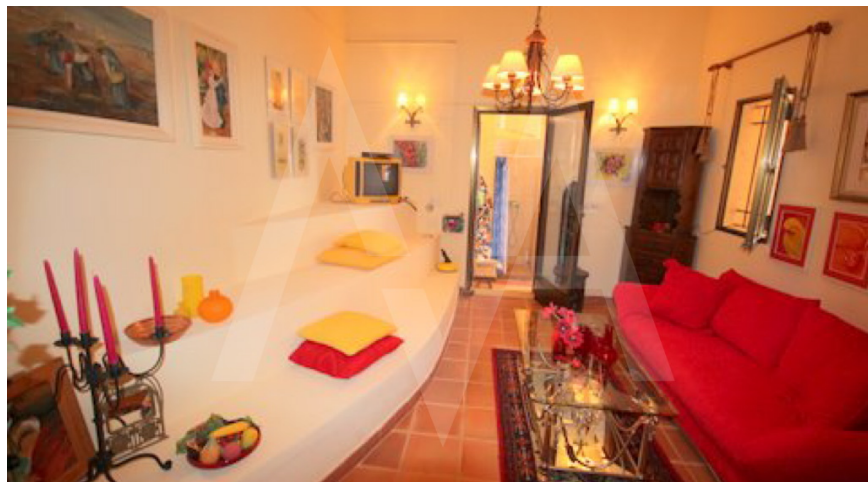

RV1513ALT
Beautiful Mediterranean Villa With Amazing Sea Views

Altea la Vella
€ 450.000

Property features

Community features

Property details

Built size **236 m2**
Plot size **1014 m2**
Bedrooms **5**
Bathrooms **3**