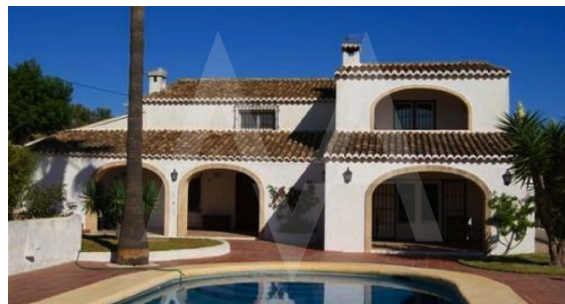

**RF1506TEU**  
Finca In Teulada

Teulada  
**SOLD**

**Property features**

**Community features**

**Property details**

Built size **417 m2**  
Plot size **3600 m2**  
Bedrooms **6**  
Bathrooms **3**

City **Teulada**  
Build **-**  
Orientation **-**  
View **Sea, Panoramic**