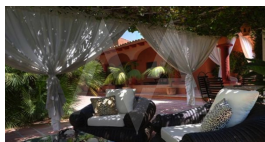

**RV1497ALT**

Villa With Guesthouse In Sierra De Altea

Sierra de Altea

**SOLD**

**Property features**

Alarm  
Barbecue  
Built-in Wardrobes  
Double Glass Windows  
Fireplace  
Gym  
Laundry Room  
Private Parking  
Storage Room  
Wine Cellar