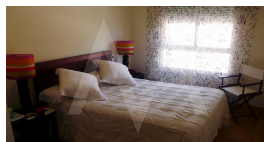

RA1479ALT
Apartment In Isla De Altea

Isla de Altea
SOLD

Property features

Community features

Gym
Paddle Court
Social Club

Property details

Built size **130 m2**
Plot size **0 m2**
Bedrooms **3**
Bathrooms **2**